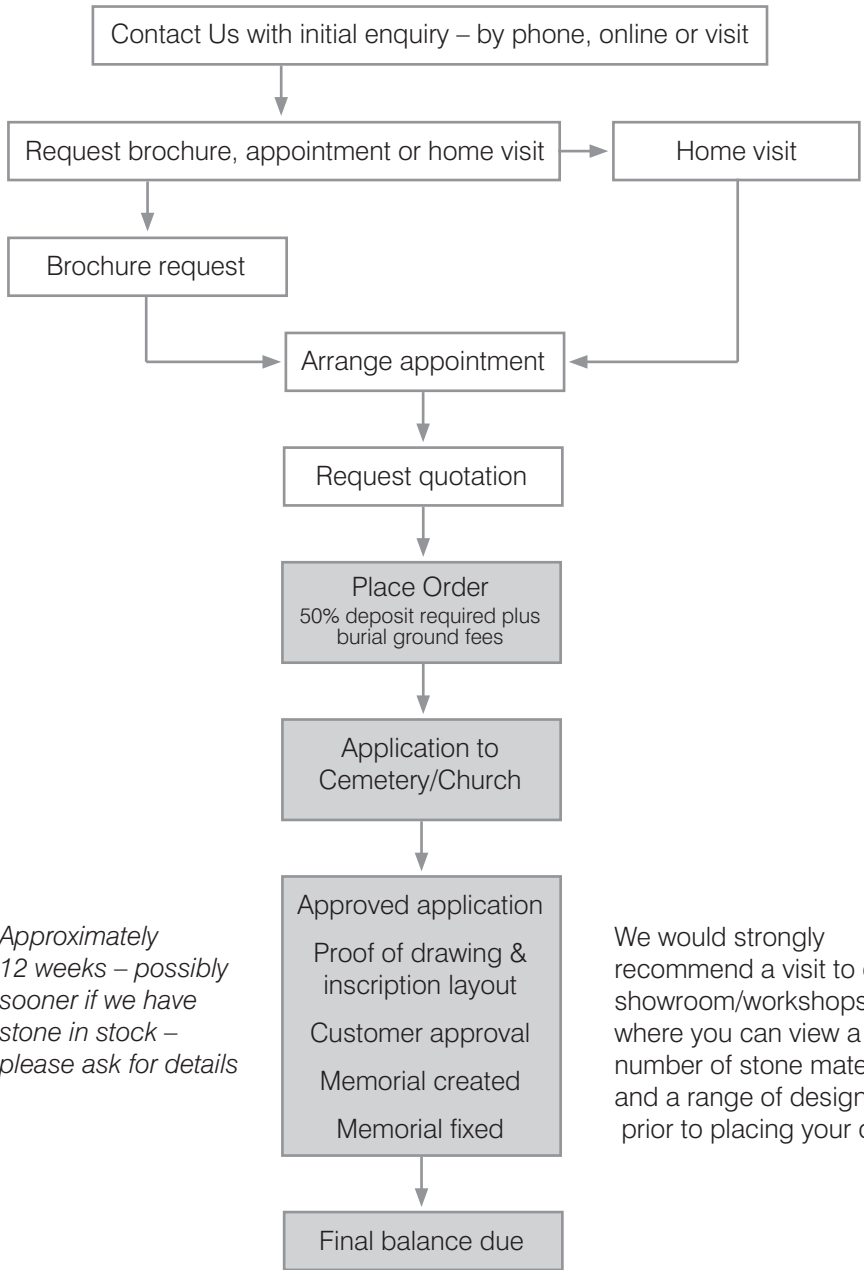

MEMORIAL TIME LINE

A memorial takes about 8 to 12 weeks for completion from receipt of order, depending on the length of time the Church or Cemetery Authorities permission takes to obtain. Heavily detailed or memorials with special requirements may take longer.

The sequence of events for a memorial is as follows:

Approximately 12 weeks – possibly sooner if we have stone in stock – please ask for details

We would strongly recommend a visit to our showroom/workshops where you can view a number of stone materials and a range of designs prior to placing your order.